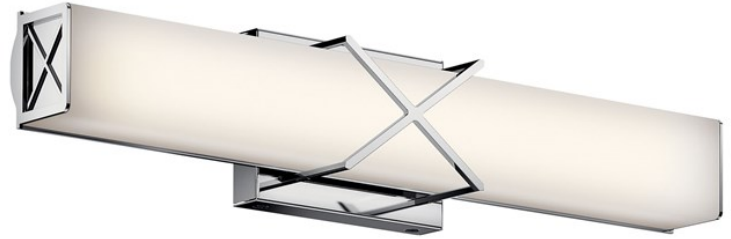

SPECIFICATIONS

Certifications/Qualifications

ADA Compliant Yes
www.kichler.com/warranty

Dimensions

Base Backplate 6.25 X 4.50
 Extension 3.50"
 Weight 4.30 LBS
 Height from center of Wall opening (Spec Sheet) 11.00"
 Height 4.50"
 Length 22.00"
 Width 22.00"

Light Source

Delivered Lumens 1350
 Dimmable Yes
 Dimmable Notes This LED is compatible with most standard incandescent dimmers, LED dimmers, and electronic low voltage dimmers. For more information, go to Kichler.com/dimming.
 Expected Life Span (Hours) 40000
 Lamp Included Integrated
 Light Source LED
 Max or Nominal Watt 23.00
 # of Bulbs/LED Modules 2

Color Rendering Index 90
 Color Temperature Range 3000
 Kelvin Temperature 3000K

FIXTURE ATTRIBUTES

Housing

Diffuser Description Clear Satin Etched
 Primary Material STEEL
 Shade Dimensions 22.00 X 2.75 X 2.00

Product/Ordering Information

SKU 45657CHLED
 Finish Chrome
 Style Contemporary
 UPC 783927492287

Finish Options

-  Brushed Nickel
-  Chrome
-  Matte Black

ALSO IN THIS FAMILY

45657MBKLED

45658MBKLED

45658NILED