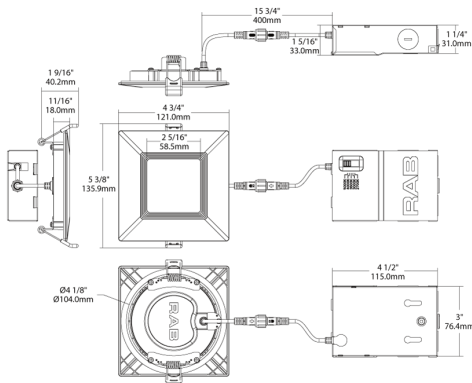

Dimensions

Features

- 5 color temperatures in 1 SKU (2700K, 3000K, 3500K, 4000K, 5000K)
- Super slim Edge-lit fixture for thin fixture depth
- No recessed housing or J-box required
- New construction or retrofit applications
- UL wet location rated
- Smooth diffused uniform light distribution
- Dimmable down to 5% on compatible dimmers
- Spring loaded retention clips
- Robust, die cast aluminum construction
- IC and airtight rated
- 5-Year, No-Compromise Warranty