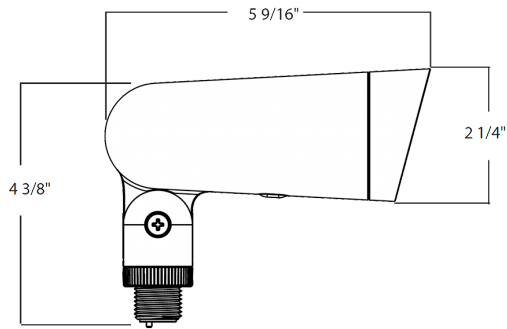

Technical Specifications (continued)

Installation

Mounting:

Knuckle arm mount

Other

5-Year Limited Warranty:

The RAB 5-year, limited warranty covers light output, driver performance and paint finish. RAB's warranty is subject to all terms and conditions found at rablighting.com/warranty.

Dimensions

Features

- 100,000-hour LED Life
- TRIAC dimming
- IP65 rating protects against dust and water
- 5-Year, limited warranty

Ordering Matrix

Family	Size/Wattage	Mounting	Color Temp	Finish	Driver
LF34	S			B	
	S = Small, 8W L = Large, 33W	Blank = Knuckle Arm	Blank = 2700/3000/3500/4000/5000K CCT Adjustable	Blank = Bronze B = Black W = White	Blank = 120V, TRIAC