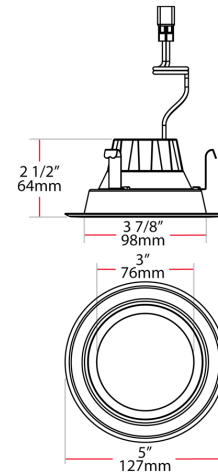

Shape:

Round

Technical Specifications (continued)

Construction

Trim Style:

Smooth Trim

Beam Angle:

95°±10°

Case and Pallet Dimensions

	QTY	LENGTH (in)	WIDTH (in)	HEIGHT (in)
CASE	4	11.02	6.5	5.91
PALLET	1568	5.31	3.03	86.22

Dimension

Light Distribution

Features

- High Performance LEDs up to 106 lm/w
- Use to replace up to 100W traditional light sources
- Durable metal construction: dent and scratch resistant
- UL wet location rated
- Compatible with most standard recessed housings
- Dimmable down to 5% on compatible dimmers
- Available in Round 4" 850lm and 6" 850lm, 1050lm and 1400lm
- Available in 4 color temperatures: 2700K, 3000K, 3500K, 4000K
- Available in a smooth and baffle trim option
- Color designer trims as optional accessories available
- 5-Year, No-Compromise Warranty