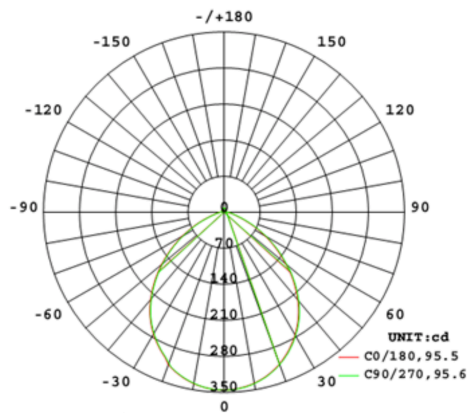

Case and Pallet Dimensions

	QTY	LENGTH (in)	WIDTH (in)	HEIGHT (in)
CASE	4	11.02	6.5	5.91
PALLET	1568	5.31	3.03	86.22

Dimension

Light Distribution

Features

- High Performance LEDs up to 106 lm/w
- Use to replace up to 100W traditional light sources
- Durable metal construction: dent and scratch resistant
- UL wet location rated
- Compatible with most standard recessed housings
- Dimmable down to 5% on compatible dimmers
- Available in Round 4" 850lm and 6" 850lm, 1050lm and 1400lm
- Available in 4 color temperatures: 2700K, 3000K, 3500K, 4000K
- Available in a smooth and baffle trim option
- Color designer trims as optional accessories available
- 5-Year, No-Compromise Warranty