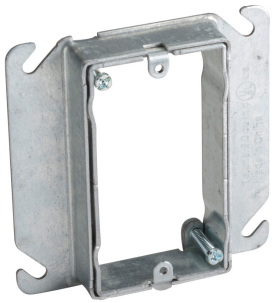

ADJUSTABLE MUD RING, 1 GANG, 3/4"–1 1/2" DRYWALL

CATALOG NUMBER

AMR1224SG

CERTIFICATIONS

FEATURES

Adjustable mud ring accommodates various thicknesses of drywall

Can be adjusted after the installation of drywall

PRODUCT ATTRIBUTES

Material: Steel

Finish: Pregalvanized

Gang: 1

Box Size: 4"

Drywall Thickness: 3/4" – 1 1/2"

WARNING

nVent products shall be installed and used only as indicated in nVent's product instruction sheets and training materials. Instruction sheets are available at www.nvent.com and from your nVent customer service representative. Improper