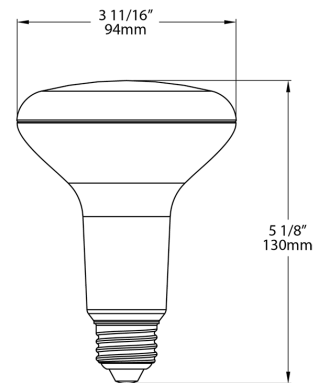

Operating Temperature:
-20°C to 40°C

Construction

Bulb Shape:
BR30

Enclosure Material:
Plastic

Housing Finish:
White

Lens Finish:

Frosted

Base Type:

Model Number for Certification:

BR30-10-930-DIM

Case and Pallet Dimensions

	QTY	LENGTH (in)	WIDTH (in)	HEIGHT (in)
CASE	6	12	8	7
PALLET	840	47.9	40	39

Dimension

Light Distribution