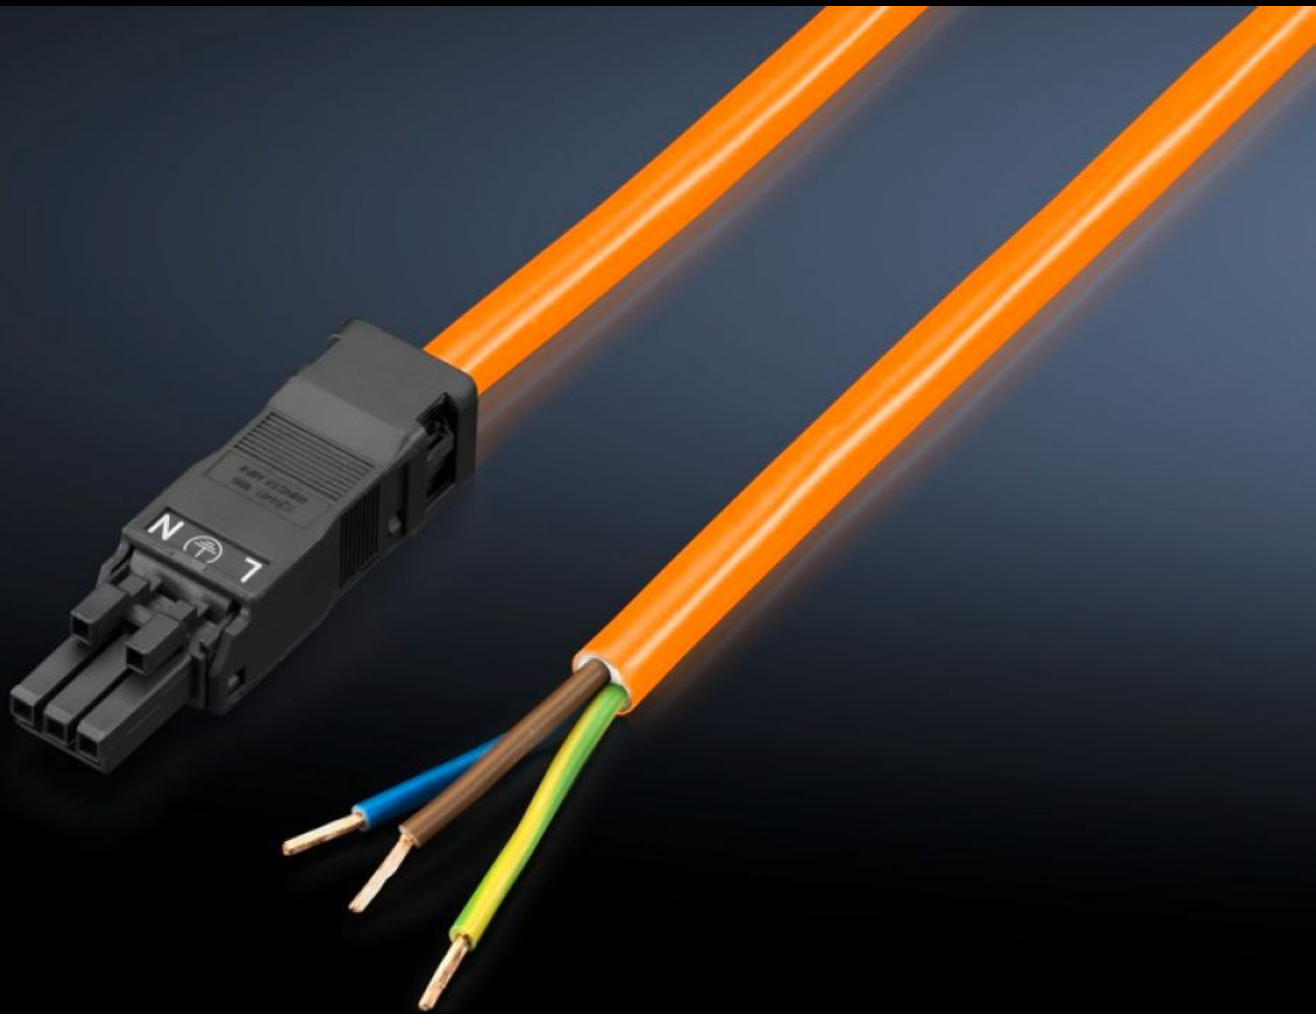

Rittal – The System.

Faster – better – everywhere.

SZ 2500.400 Connection cable

State: 9/22/2025 (Source: rittal.com/us-en)

ENCLOSURES

POWER DISTRIBUTION

CLIMATE CONTROL

IT INFRASTRUCTURE

SOFTWARE & SERVICES

FRIEDHELM LOH GROUP

SZ 2500.400 - Connection cable

For simple, time-saving connection of the LED system light.

Features

Model No.	SZ 2500.400
Version	Infeed, 3-pole (with socket, without connector)
Product description	For simple, time-saving connection of the LED system light.
Color	Orange
Cross-section	1.5 mm ²
Length	3,000 mm 118 "
Dimensions	Length: 3,000 mm Length: 118 "
Rated operating voltage	100 V - 240 V, 1~, 50 Hz/60 Hz
Packaging unit	5 pc(s).
Net weight	1.5
Gross weight	1.56
Customs tariff number	85444290
EAN	4028177809093
E-Number Sweden	E3465328
ETIM 9	EC001576
ETIM 8	EC001576
ECLASS 8.0	27060402