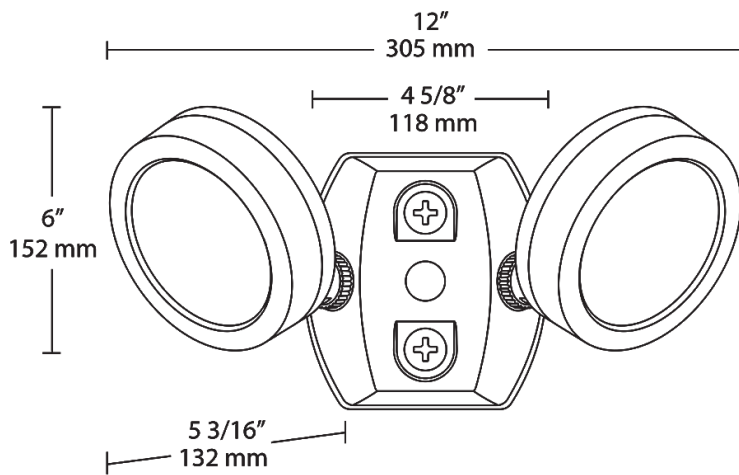

**Dimensions**

**Features**

- Equivalent to two 75W halogen BR30 wide floods
- 6H x 6V beam distribution delivers ample light
- Diffused lens for smooth, even light distribution
- Adjustable knuckle
- 60,000-Hour LED lifespan