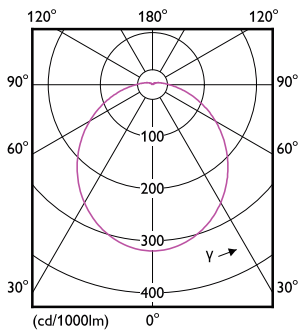

Photometric data

LEDBulbs_BR30 120V 72-65W 650lm 3000K E26 D