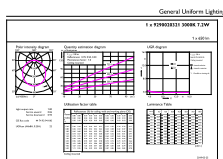

© 2022 Philips Lighting B.V. Page 11

LEDBulbs_BR30 120V 72-65W 650lm 3000K E26 D