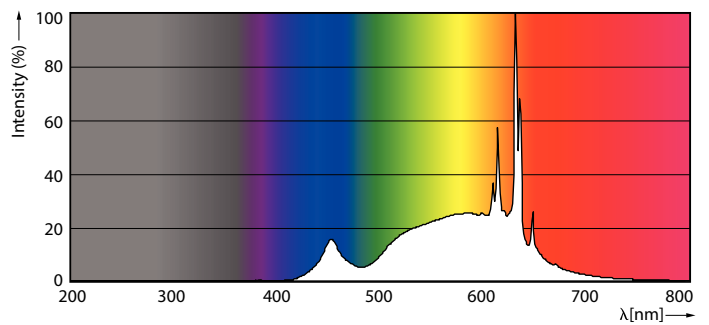

LEDBulbs_BR30 120V 72-65W 650lm 3000K E26 D

© 2022 Philips Lighting B.V. Page 11

LEDBulbs_BR30 120V 72-65W 650lm 3000K E26 D