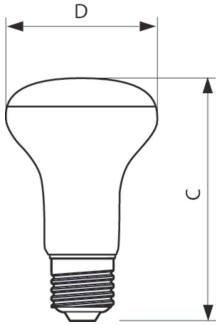

### Product data

General information	
Base	E26 [ Single Contact Medium Screw]
EU RoHS compliant	Yes
Nominal Lifetime (Nom)	15000 h
Switching Cycle	50000X
Technical Type	7.2-65W
Light technical	
Color Code	930 [ CCT of 3000K]
Beam Angle (Nom)	90 °
Initial lumen (Nom)	650 lm
Color Designation	White (WH)
Correlated Color Temperature (Nom)	3000 K
Luminous Efficacy (rated) (Nom)	90.00 lm/W
Color Consistency	<4
Color Rendering Index (Nom)	90
LLMF At End Of Nominal Lifetime (Nom)	70 %
Operating and electrical	
Input Frequency	60 Hz
Power (Rated) (Nom)	7.2 W
Lamp Current (Nom)	82 mA
Wattage Equivalent	65 W

## Dimensional drawing

7.2BR30/PER/930/P/E26/DIM 6/1FB T20

Product	D	C
7.2BR30/PER/930/P/E26/DIM 6/1FB T20	95 mm	132 mm