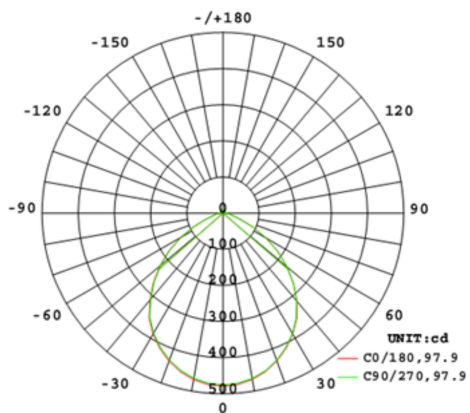

Case and Pallet Dimensions

	QTY	LENGTH (in)	WIDTH (in)	HEIGHT (in)
CASE	4	15.47	7.99	7.95
PALLET	600	7.56	3.82	82.28

Dimension

Light Distribution

Features

- High Performance LEDS up to 106 lm/w
- Use to replace up to 100W traditional light sources
- Durable metal construction: dent and scratch resistant
- UL wet location rated
- Compatible with most standard recessed housings
- Dimmable down to 5% on compatible dimmers
- Available in Round 4" 850lm and 6" 850lm, 1050lm and 1400lm
- Available in 4 color temperatures: 2700K, 3000K, 3500K, 4000K
- Available in a smooth and baffle trim option
- Color designer trims as optional accessories available
- 5-Year, No-Compromise Warranty