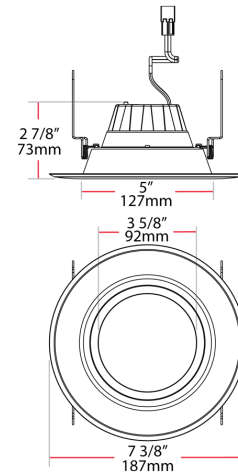

Shape:

Round

Technical Specifications (continued)

Construction

Trim Style:

Smooth Trim

Beam Angle:

95°±10°

Case and Pallet Dimensions

	QTY	LENGTH (in)	WIDTH (in)	HEIGHT (in)
CASE	4	15.47	7.99	7.95
PALLET	600	7.56	3.82	82.28

Dimension

Light Distribution

Features

- High Performance LEDS up to 106 lm/w
- Use to replace up to 100W traditional light sources
- Durable metal construction: dent and scratch resistant
- UL wet location rated
- Compatible with most standard recessed housings
- Dimmable down to 5% on compatible dimmers
- Available in Round 4" 850lm and 6" 850lm, 1050lm and 1400lm
- Available in 4 color temperatures: 2700K, 3000K, 3500K, 4000K
- Available in a smooth and baffle trim option
- Color designer trims as optional accessories available
- 5-Year, No-Compromise Warranty