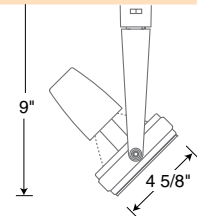

Finishes

White (WH) Black (BL) Silver (SL)

Series	Lamp	Dimensions
T403	35-75W PAR30	

See specification sheet for optional accessories.

Series	Lamp	Dimensions
T404	45-150W PAR38	

See specification sheet for optional accessories.