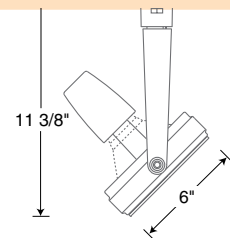

Finishes

White (WH) Black (BL) Silver (SL)

Series	Lamp	Dimensions
T403	35-75W PAR30	

See specification sheet for optional accessories.

Series	Lamp	Dimensions
T404	45-150W PAR38	

See specification sheet for optional accessories.