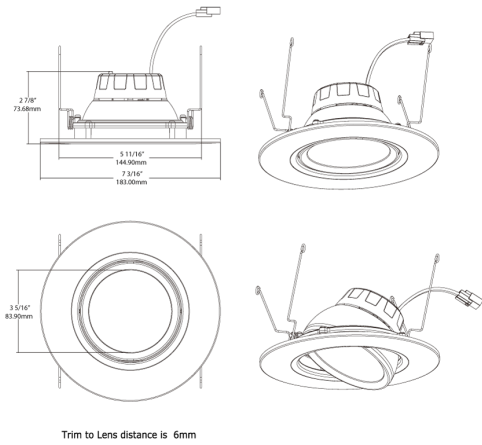

Dimensions

Features

- Use to replace traditional halogen and incandescent light sources
- Durable metal construction: dent and scratch resistant
- 5 Color temperature selectable 2700K, 3000K, 3500K, 4000K, & 5000K
- Compatible with most standard recessed housings
- Color trims sold separately

Ordering Matrix

Family	Size	Shape	Wattage	CRI/Color Temp	Driver	Finish	Trim
RA	6	R	11	9FA	120	W	S
	4 = 4" 6 = 6"	R = Round	8 = 8W 10 = 10W 11 = 11W 14 = 14W	9FA = 90 CRI, CCT Adjustable	120 = 120V	W = White	B = Baffle S = Smooth