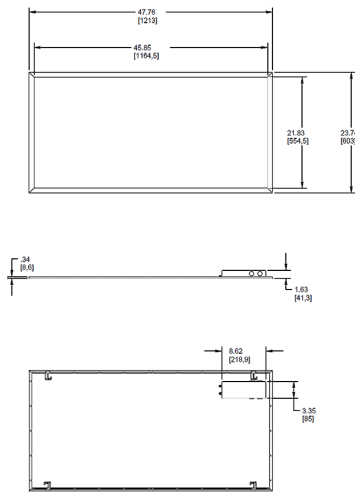

Technical Specifications (continued)

Installation:

Standard integral T-bar clips secure the fixture to T-bars and prevent T-system separation

Finish:

Formulated for high durability and long-lasting color

Green Technology:

Mercury and UV free. RoHS-compliant components.

LED Characteristics

LEDs:

Long-life, high-efficacy, surface-mount LEDs

Dimensions

Features

Perfect for shallow plenums

Even and diffuse ambient illumination, ideal for spaces where glare-free lighting is required

0-10V dimmable driver, standard

Ordering Matrix

Family	Size	Wattage	Color Temp	Dimming (standard)	Control Options	Other Options
EZPAN	2X4	-	50	Y	/D10	
	2X4 = 2' x 4'	17 = 17W	Blank = 5000K Cool	/D10 = 0-10V Dimming	Blank = No Sensor	Blank = None
	2X2 = 2' x 2'	30 = 30W	N = 4000K Neutral		/LC = Lightcloud® Controller	/E2 = Battery Backup
	1X4 = 1' x 4'	40 = 40W	YN = 3500K Warm Neutral			
		50 = 50W	Y = 3000K Warm