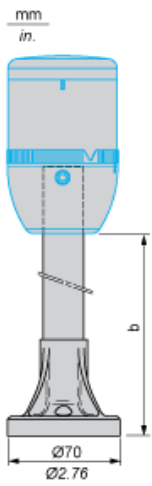

Complementary

Accessory / Separate Part Type	Fixing base
Product Compatibility	XVBC. XVBL.
Kit composition	Black plastic fixing plate Ø 25 mm aluminium support tube
Height under base unit	30.71 in (780 mm)
Color	Black aluminium
Net Weight	0.72 lb(US) (0.325 kg)

Packing Units

Unit Type of Package 1	PCE
Package 1 Height	32.32 in (82.1 cm)
Package 1 width	2.76 in (7 cm)
Package 1 Length	2.76 in (7 cm)
Unit Type of Package 2	BB1
Number of Units in Package 2	50
Package 2 Weight	34.94 lb(US) (15.85 kg)
Package 2 Height	11.61 in (29.5 cm)
Package 2 width	16.34 in (41.5 cm)
Package 2 Length	38.98 in (99 cm)
Unit Type of Package 3	P12
Number of Units in Package 3	50
Package 3 Weight	61.40 lb(US) (27.85 kg)
Package 3 Height	17.52 in (44.5 cm)

Package 3 width	31.50 in (80 cm)
Package 3 Length	47.24 in (120 cm)

Offer Sustainability

Sustainable offer status	Green Premium product
California proposition 65	WARNING: This product can expose you to chemicals including: Lead and lead compounds, which is known to the State of California to cause cancer and birth defects or other reproductive harm. For more information go to www.P65Warnings.ca.gov
REACH Regulation	REACH Declaration
EU RoHS Directive	Pro-active compliance (Product out of EU RoHS legal scope) EU RoHS Declaration
Mercury free	Yes
RoHS exemption information	Yes
China RoHS Regulation	China RoHS Declaration
Environmental Disclosure	Product Environmental Profile

Contractual warranty

Warranty	18 months
----------	-----------

Dimensions and Mounting

Height under base unit	
b in mm	b in in.
780	30.71

Panel Cut-Out