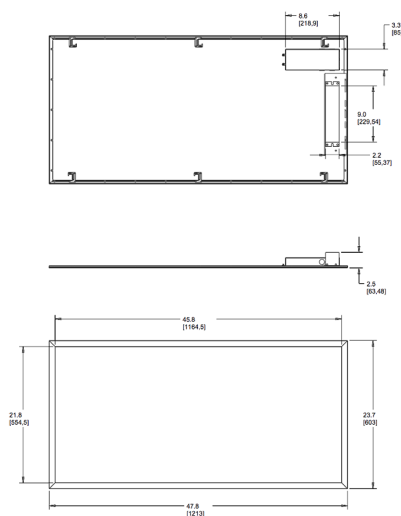

Technical Specifications (continued)

Housing:

Lightweight aluminum housing, steel pan and junction box

Installation:

Standard integral T-bar clips secure the fixture to T-bars and prevent T-system separation

Features

Perfect for shallow plenums

Even and diffuse ambient illumination, ideal for spaces where glare-free lighting is required

0-10V dimmable driver, standard

Ordering Matrix

Family	Size	Wattage	Color Temp	Dimming (standard)	Control Options	Other Options
EZPAN	2X4	50	N	/D10		/E2
	2X4 = 2' x 4'	17 = 17W	Blank = 5000K Cool	/D10 = 0-10V Dimming	Blank = No Option	Blank = None
	2X2 = 2' x 2'	30 = 30W	N = 4000K Neutral		/LC = Lightcloud® Controller	/E2 = Battery Backup
	1X4 = 1' x 4'	40 = 40W	YN = 3500K Warm Neutral			
		50 = 50W	Y = 3000K Warm			