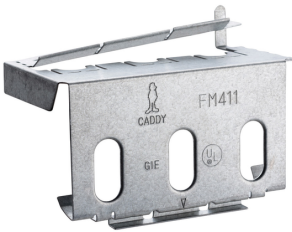

CERTIFICATIONS

FEATURES

Provides first means of securement for MC/AC and EMT conduit

Works with Heavy Duty Rigid Box Support and Heavy Duty Telescoping Bracket

Snaps into channel and locks into place without screws

Rigid locking tab securely locks into place when closed and opens for easy conduit placement

PRODUCT ATTRIBUTES

Material: Steel

Finish: Pregalvanized

Box Size: 4 11/16"

EMT Conduit Size: 3/4"

MC/AC Cable Size: 14-2 to 12-3