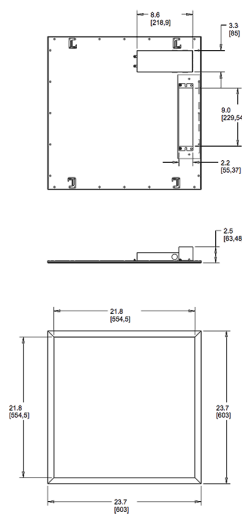

Technical Specifications (continued)

Housing:

Lightweight aluminum housing, steel pan and junction box

Installation:

Standard integral T-bar clips secure the fixture to T-bars and prevent T-system separation

Finish:

Formulated for high durability and long-lasting color

Green Technology:

Mercury and UV free. RoHS-compliant components.

LED Characteristics

LEDs:

Long-life, high-efficacy, surface-mount LEDs

Dimensions

Features

Perfect for shallow plenums

Even and diffuse ambient illumination, ideal for spaces where glare-free lighting is required

0-10V dimmable driver, standard

Ordering Matrix

Family	Size	Wattage	Color Temp	Dimming (standard)	Control Options	Other Options
EZPAN	2X2	30	YN	/D10		/E2
	2X4 = 2' x 4'	17 = 17W	Blank = 5000K Cool	/D10 = 0-10V Dimming	Blank = No Sensor	Blank = None
	2X2 = 2' x 2'	30 = 30W	N = 4000K Neutral		/LC = Lightcloud® Controller	/E2 = Battery Backup
	1X4 = 1' x 4'	40 = 40W	YN = 3500K Warm Neutral			
		50 = 50W	Y = 3000K Warm