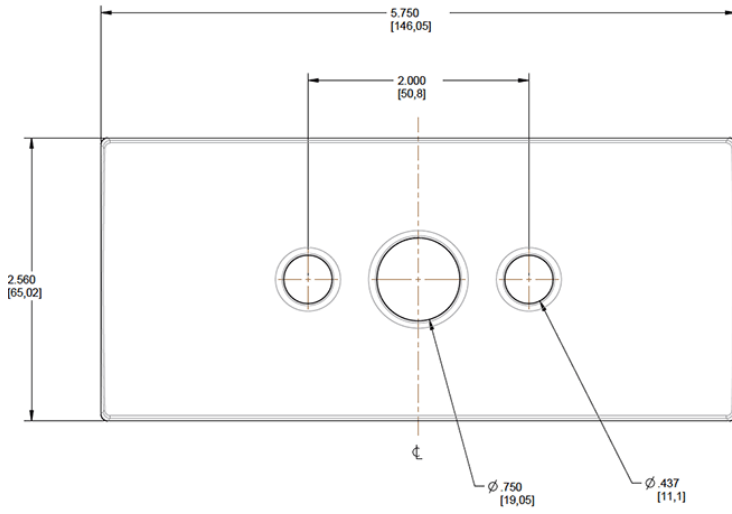

#### Performance

**Description:**

Round pole adaptor 4". Does not support mounting multiple fixtures at 90° orientation.

### Dimensions

POLE DIA	DIM "A"
3.0"	R 1.50"
3.5"	R 1.75"
4"	R 2.0"
5"	R 2.5"
6"	R 3.0"