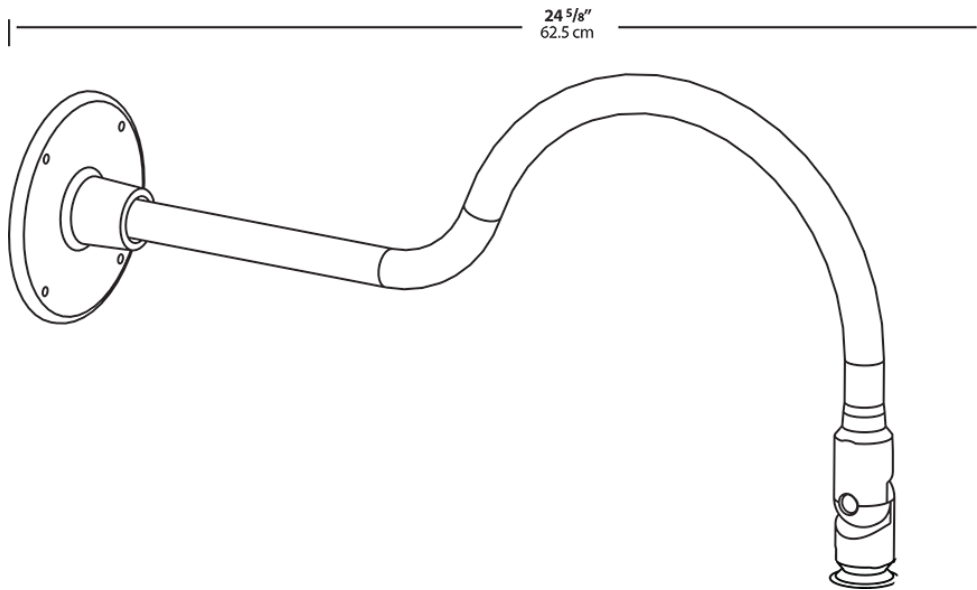

Type	N/A
Watts	N/A
Shape/Size	N/A
Base	N/A
ANSI	N/A
Hours	N/A
Lamp Lumens	N/A
Efficacy	N/A

Ballast Info

Type	N/A
120V	N/A
208V	N/A
240V	N/A
277V	N/A
Input Watts	N/A

Technical Specifications

Other

Threads:

1/2" NPS at the fixture Side

Construction

Diameter:

Diameter of the tube is 1"

Mounting:

The wall plate does not mount to a junction box but directly to the mounting surface with the proper hardware for the surface

Component Only:

This is a component for ordering LED Goosenecks. Not a complete fixture without Shade and Head.

Construction:

Die cast aluminum

Finish:

Formulated for high durability and long-lasting color

Electrical

THD:

4.7% at 120V, 13.8% at 277V

Dimensions