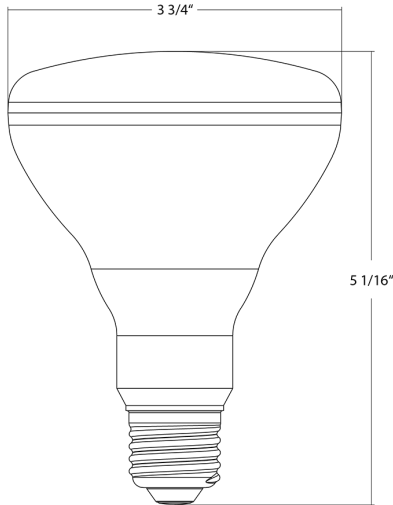

Dimensions

Features

- Replacement for legacy incandescent and halogen lamps
- Direct Connect to the Lightcloud Blue mobile app via Bluetooth, no Gateway or Hub required
- Use mobile device to configure features for On/Off Control, Dim Level, Color Temperature, Schedules, Scenes, SmartShift and more
- Choose between 16+ million colors to fit any mood
- Tunable White 2200-6500K with smooth transition between color temperatures

Ordering Matrix

Family	Wattage	Base Type	CRI/Color Temp	Voltage	SmartShift
LCBBR30	7	E26	9RGB		SS
	7 = 7W	E26 = E26 Edison Base	9RGB = 90 CRI; Color Tuning 16+ million colors; Tunable White 2200K-6500K	Blank = 120V	SS = SmartShift