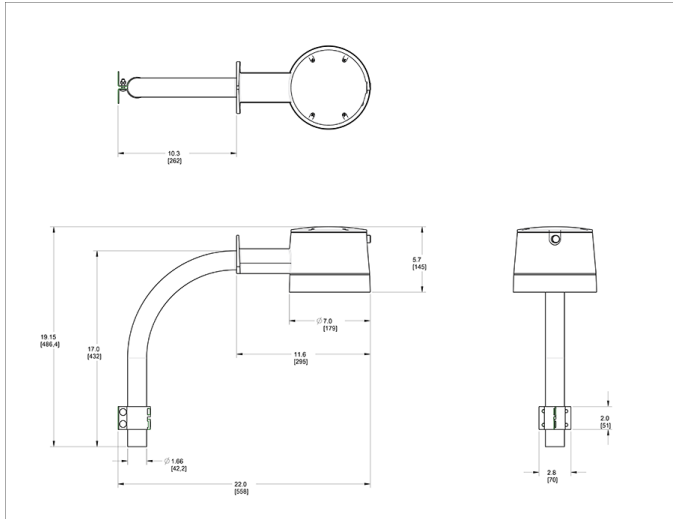

Technical Specifications (continued)

Construction

Mounting:

Mounts on pole

Effective Projected Area:

EPA = 0.3

Recommended Mounting Height:

15 ft

Lens:

High-impact, frosted polycarbonate lens

Reflector:

High-reflectance white paint

Gaskets:

High-temperature silicone

Finish:

Our environmentally friendly polyester powder coatings are formulated for high-durability and long-lasting color

Green Technology:

Mercury and UV free. RoHS-compliant components.

Other

Patents:

The design of YBLED26 is protected by patents pending in US, Canada, China, Taiwan and Mexico

Warranty:

RAB warrants that our LED products will be free from defects in materials and workmanship for a period of five (5) years from the date of delivery to the end user, including coverage of light output, color stability, driver performance and fixture finish. RAB's warranty is subject to all terms and conditions found at rablighting.com/warranty.

Equivalency:

Equivalent to 150 HPS

Buy American Act Compliance:

RAB values USA manufacturing! Upon request, RAB may be able to manufacture this product to be compliant with the Buy American Act (BAA). Please contact customer service to request a quote for the product to be made BAA compliant.

Optical

BUG Rating:

B1 U2 G1

Dimensions

Features

- Widespread light distribution illuminates large areas
- Vandal-resistant
- High-impact polycarbonate lens
- Rugged die-cast aluminum housing withstands harsh environments
- Integrated dusk to dawn photocell
- 100,000-hour LED lifespan