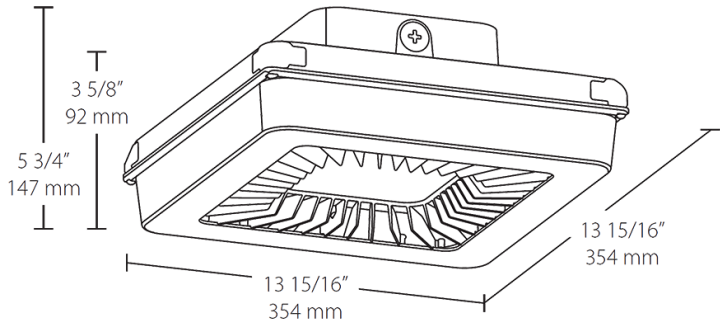

Dimensions

Features

- Ultra-high efficiency
- Pendant or surface mount
- Low glare, vandal-resistant polycarbonate lens
- 20% uplight eliminates "cave effect"
- 100,000-Hour LED lifespan
- 5-Year, No-Compromise Warranty

Ordering Matrix

Family	Wattage	Color Temp	Finish	Driver Options	Sensor Options	Other Options
PRT	30					
	30 = 30W (14" x 14") 42 = 42W (14" x 14") 55 = 55W (14" x 14") 70 = 70W (18" x 18") 80 = 80W (18" x 18") 105 = 105W (18" x 18")	Blank = 5000K Cool N = 4000K Neutral Y = 3000K Warm	Blank = Bronze W = White	Blank = 120-277V, 0-10V Dimming /480 = 480V, 0-10V Dimming /E2 = Battery Backup	Blank = No Option /WS = Multi-Level Motion Sensor for 14"¹ /WS2 = Multi-Level Motion Sensor for 18"¹ /PCS = 120V Swivel Photocell /PCS2 = 277V Swivel Photocell /PCS4 = 480V Swivel Photocell /LC = Lightcloud® Controller /LCS = Lightcloud® Sensor	USA = BAA Compliant Blank = Standard

¹ Only available for 120-277V.