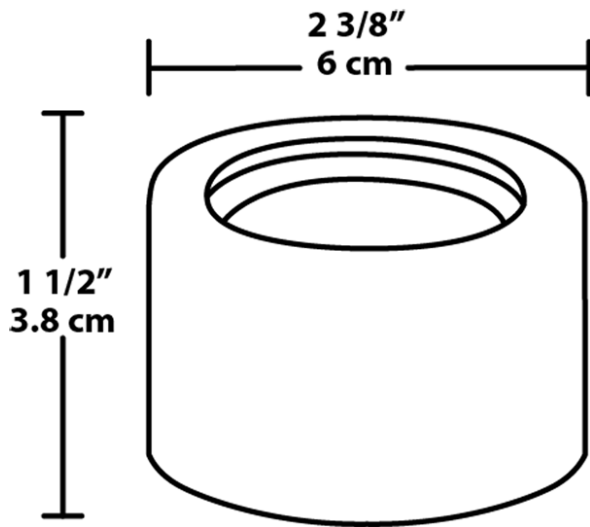

Accessorize your LFLED with a NEMA Type: 3H x 3V or 3H x 2V spot lens.

Color: Black

Weight: 0.0 lbs

Project:	Type:
Prepared By:	Date:

Driver Info		LED Info	
Type	Constant Current	Watts	N/A
120V	N/A	Color Temp	N/A
208V	N/A	Color Accuracy	N/A
240V	N/A	L70 Lifespan	N/A
277V	N/A	Lumens	N/A
Input Watts	N/A	Efficacy	N/A

Dimensions

Features

- Microprismatic diffusion lens for smooth and even light distribution
- Precision die-cast aluminum housing
- 5-Year, No-Compromise Warranty