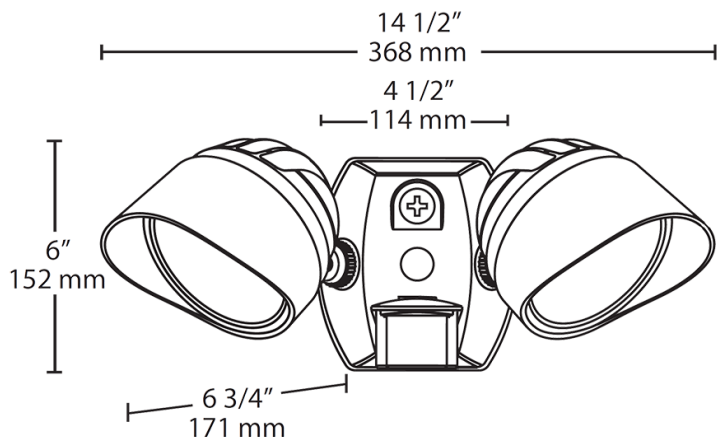

Dimensions

Features

- Two adjustable 12W LED floodlights
- Equivalent to 2x75W BR30/halogen/wide floods
- Microprismatic diffusion lens optimizes light output without glare
- 100,000-hour LED Lifespan

Ordering Matrix