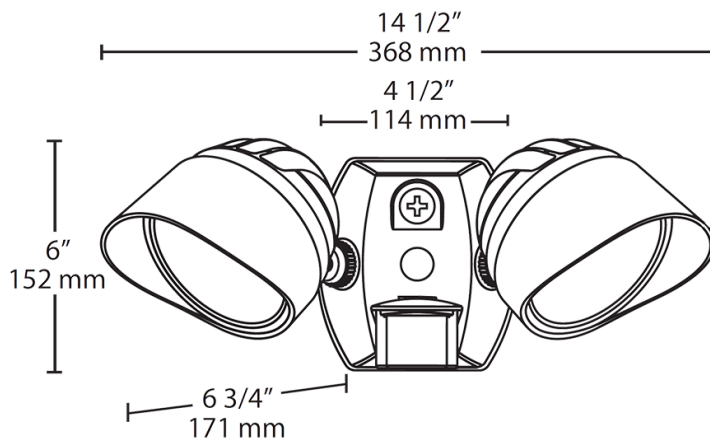

Dimensions

Features

Two adjustable 12W LED floodlights

Equivalent to 2x75W BR30/halogen/wide floods

Microprismatic diffusion lens optimizes light output without glare

100,000-hour LED Lifespan

Ordering Matrix