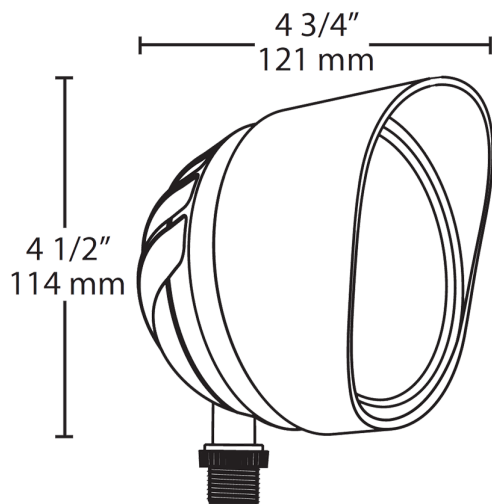

Dimensions

Features

12W LED equivalent to 75W BR30/halogen/wide flood

Mount as an uplight or downlight on a RAB Mighty Post or junction box

Microprismatic diffusion lens for smooth and even light distribution