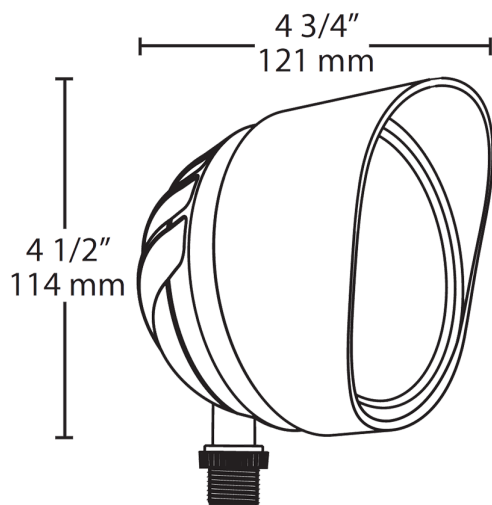

Technical Specifications (continued)

Construction

Lens:

Microprismatic diffusion lens for smooth and even light distribution

Mounting:

Heavy-duty mounting arm with "O" ring seal and stainless steel screws

Gaskets:

High-temperature silicone gaskets

Finish:

Our environmentally friendly polyester powder coatings are formulated for high-durability and long-lasting color

Green Technology:

Mercury and UV free. RoHS-compliant components.

Optical

NEMA Type:

NEMA Beam Spread of 6H x 6V

Electrical

Driver:

Innovative integrated driver technology with 120V TRIAC and ELV dimming

THD:

11.2% at 120V

Power Factor:

99.1% at 120V

Dimensions

Features

12W LED equivalent to 75W BR30/halogen/wide flood

Mount as an uplight or downlight on a RAB Mighty Post or junction box

Microprismatic diffusion lens for smooth and even light distribution

100,000-hour LED Lifespan

Ordering Matrix

Family	Wattage	Color Temp	Finish	Other Options
BULLET	12	N	W	
	12 = 12W	Blank = 5000K Cool N = 4000K Neutral Y = 3000K Warm	A = Bronze B = Black VG = Verde Green W = White	Blank = Standard