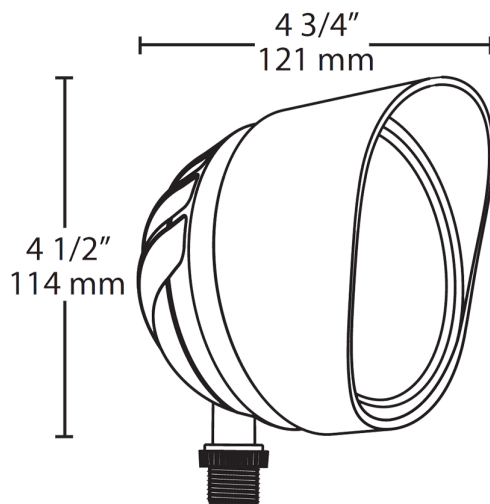

Dimensions

Features

12W LED equivalent to 75W BR30/halogen/wide flood

Mount as an uplight or downlight on a RAB Mighty Post or junction box

Microprismatic diffusion lens for smooth and even light distribution