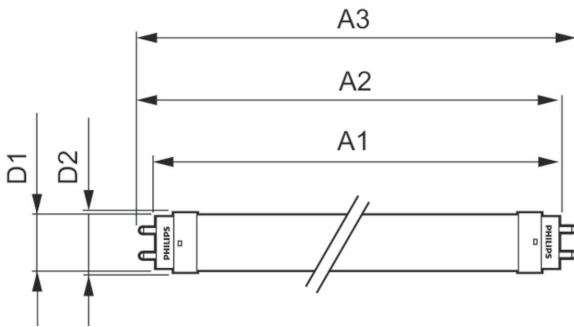

Controls and dimming	
Dimmable	Yes

T8

Mechanical and housing

Bulb Finish	Frosted
Bulb Material	Glass
Product Length	1200 mm
Bulb Shape	Tube, double-ended

Approval and application

Energy Saving Product	Yes
Approval Marks	UL certificate RoHS compliance DLC compliance
Energy Consumption kWh/1000 h	- kWh
Energy Certifications	DLC Standard

Product data

Order product name	14T8/COR/48-840/IF21/G/DIM 10/1
EAN/UPC - Product	046677453251
Order code	929001343234
Numerator - Quantity Per Pack	1
Numerator - Packs per outer box	10
Material Nr. (12NC)	929001343234
Net Weight (Piece)	0.215 kg

Dimensional drawing

14T8/COR/48-840/IF21/G/DIM 10/1

Product	D1	D2	A1	A2	A3
14T8/COR/48-840/IF21/G/DIM 10/1	25.7 mm	28 mm	1198 mm	1205 mm	1212 mm

Photometric data

LEDtube 1200mm 17W G13 2100lm

LEDtube PRO 1200mm 14W G13 840 2100lm