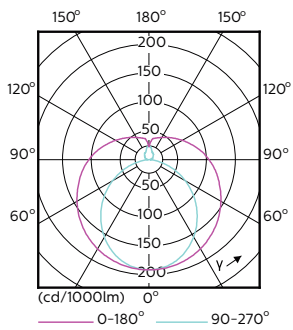

Dimensional drawing

14T8/COR/48-840/IF21/G/DIM 10/1

Product	D1	D2	A1	A2	A3
14T8/COR/48-840/IF21/G/DIM 10/1	25.7 mm	28 mm	1198 mm	1205 mm	1212 mm

Photometric data

LEDtube 1200mm 17W G13 2100lm

LEDtube PRO 1200mm 14W G13 840 2100lm