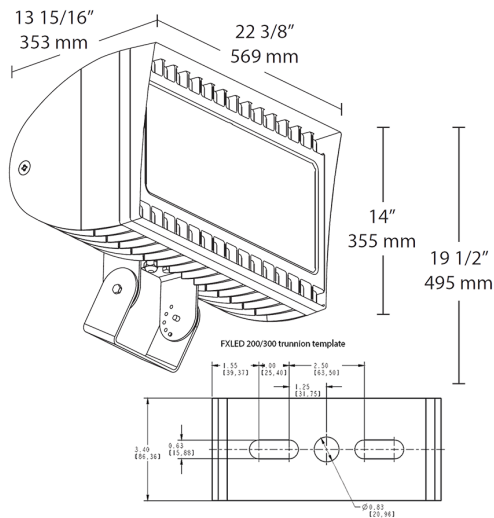

LEDs:

Multip-chip, high-output, long-life LEDs

Color Consistency:

7-step MacAdam Ellipse binning to achieve consistent fixture-to-fixture color

Color Stability:

LED color temperature is warranted to shift no more than 200K in color temperature over a 5-year period

Color Uniformity:

RAB's range of Correlated Color Temperature follows the guidelines of the American National Standard for Specifications for the Chromaticity of Solid State Lighting (SSL) Products, ANSI C78.377-2017.

Electrical

Drivers:

Constant Current, 1050mA, 50/60 Hz, 347-480V, 4 kV surge protection, 480V: 0.69A, THD <20%, Power Factor: 99%

THD:

12.23% at 480V

Power Factor:

95.7% at 480V

Ballast Volts:

480V

Note:

All values are typical (tolerance +/- 10%)

Other

Equivalency:

Equivalent to 1000W Metal Halide

Warranty:

RAB warrants that our LED products will be free from defects in materials and workmanship for a period of five (5) years from the date of delivery to the end user, including coverage of light output, color stability, driver performance and fixture finish. RAB's warranty is subject to all terms and conditions found at rablighting.com/warranty.

Buy American Act Compliance:

RAB values USA manufacturing! Upon request, RAB may be able to manufacture this product to be compliant with the Buy American Act (BAA). Please contact customer service to request a quote for the product to be made BAA compliant.

Dimensions

Features

300W replaces 1000 MH floodlights

100,000-hour LED lifespan

5-Year, No-Compromise Warranty