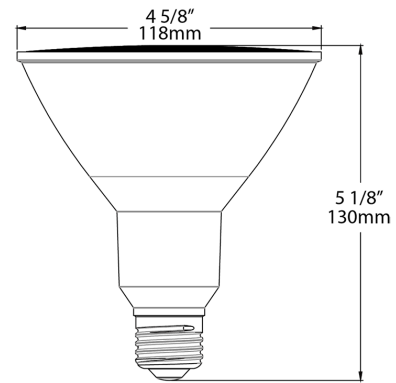

Construction

Bulb Shape:

PAR38

Base Type:

E26

Beam Angle:

40°

For Use Outdoors in Open Fixtures:

This product is ENERGY STAR® Version 2.0 Certified

Energy Star ID:

2329964

CEC Status:

Lawful for sale in California

Case and Pallet Dimensions

	QTY	LENGTH (in)	WIDTH (in)	HEIGHT (in)
CASE	6	14.9	10	6.2
PALLET	432	44.7	39.8	49.5

Dimension

Light Distribution