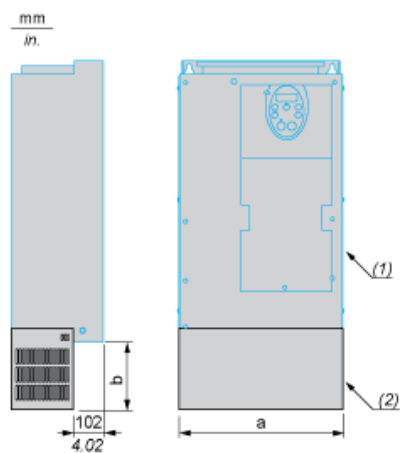

Packing Units

Unit Type of Package 1	PCE
Package 1 Height	9.84 in (25 cm)
Package 1 width	9.45 in (24 cm)
Package 1 Length	13.39 in (34 cm)
Unit Type of Package 2	S06

Number of Units in Package 2	1
Package 2 Weight	35.27 lb(US) (16.0 kg)
Package 2 Height	28.94 in (73.5 cm)
Package 2 width	23.62 in (60 cm)
Package 2 Length	31.50 in (80 cm)
Unit Type of Package 3	P06
Number of Units in Package 3	10
Package 3 Weight	84.88 lb(US) (38.5 kg)
Package 3 Height	30.31 in (77 cm)
Package 3 width	31.50 in (80 cm)
Package 3 Length	23.62 in (60 cm)

Contractual warranty

Warranty	18 months
----------	-----------

UL Type 1 Conformity Kits

Dimensions

- (1) Drive
- (2) Kit

Dimensions in mm

VW3	A9206	A9207	A9208
a	240	240	320
b	59.9	51.5	136

Dimensions in in.