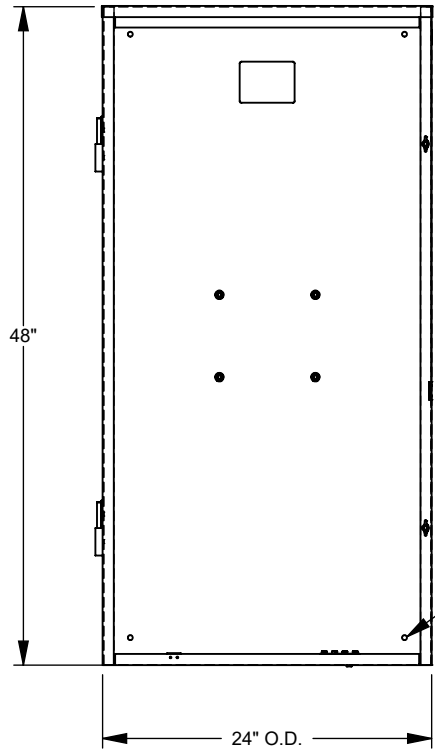

MILBANK[®]
ENERGY AT WORK

CT244811-HC

Catalog Number	CT244811-HC
Marketing Product Description	24x48x11 Painted Steel Single Front Lift Off Hinged Cover 3 Point Latch Rack Provision
UPC	784572112209
Length (IN)	11
Width (IN)	24
Height (IN)	48
Weight (LB)	105
Brand Name	Milbank
Type	Hinge Cover
Application	Current Transformer Enclosure
Standard	UL Listed
Material	G90 Galvanized Steel with Powder Coat Finish
Size	11L x 24W x 48H
Color	ANSI 61 Gray
Cable Entry	No Knockouts
Mounting	Wall Mount
NEMA Rating	Type 3R
Door or Cover	Single Door
Back Panel	Mounting Emboss on Enclosure Back
Mounting Rack	Current Transformer Mounting Rack Provision

FEATURE TABLE		
ITEM	QTY	DESCRIPTION
A	4	TRANS. MNTG.EMBOSS

Version:

1

**All dimensions are +/- 1/16".
Drawing views are not to scale.**

Please consult serving utility for their requirements prior to ordering or installing, as specifications and approvals vary by utility, and may require local electrical inspector approval. All installations must be installed by a licensed electrician and must comply with all national and local codes, laws and regulations. Milbank reserves the right to make changes in specifications and features shown without notice or obligation.