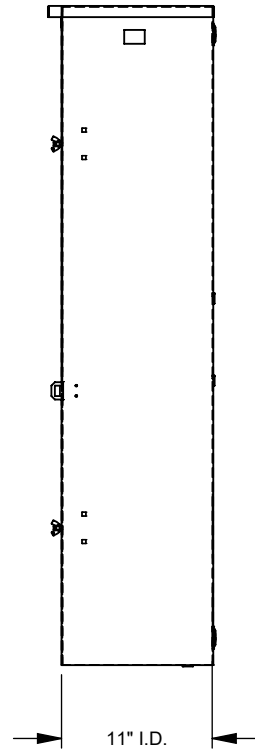

MILBANK[®]
ENERGY AT WORK

CT244811-HC

Catalog Number	CT244811-HC
Marketing Product Description	24x48x11 Painted Steel Single Front Lift Off Hinged Cover 3 Point Latch Rack Provision
UPC	784572112209
Length (IN)	11
Width (IN)	24
Height (IN)	48
Weight (LB)	105
Brand Name	Milbank
Type	Hinge Cover
Application	Current Transformer Enclosure
Standard	UL Listed
Material	G90 Galvanized Steel with Powder Coat Finish
Size	11L x 24W x 48H
Color	ANSI 61 Gray
Cable Entry	No Knockouts
Mounting	Wall Mount
NEMA Rating	Type 3R
Door or Cover	Single Door
Back Panel	Mounting Emboss on Enclosure Back
Mounting Rack	Current Transformer Mounting Rack Provision

FEATURE TABLE		
ITEM	QTY	DESCRIPTION
A	4	TRANS. MNTG.EMBOSS

Version:

1

**All dimensions are +/- 1/16".
Drawing views are not to scale.**

Please consult serving utility for their requirements prior to ordering or installing, as specifications and approvals vary by utility, and may require local electrical inspector approval. All installations must be installed by a licensed electrician and must comply with all national and local codes, laws and regulations. Milbank reserves the right to make changes in specifications and features shown without notice or obligation.