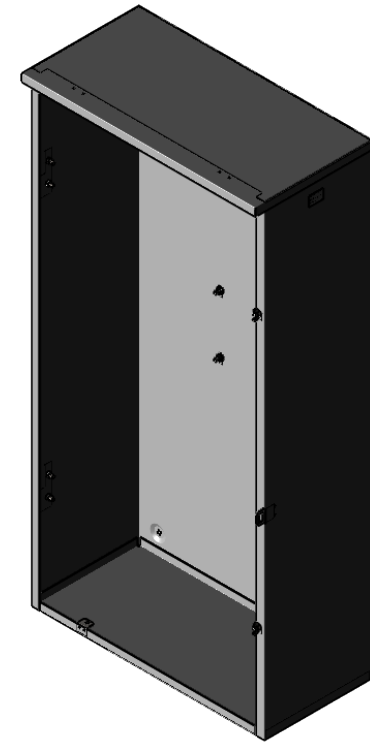

MILBANK[®]
ENERGY AT WORK

CT244811-HC

Catalog Number	CT244811-HC
Marketing Product Description	24x48x11 Painted Steel Single Front Lift Off Hinged Cover 3 Point Latch Rack Provision
UPC	784572112209
Length (IN)	11
Width (IN)	24
Height (IN)	48
Weight (LB)	105
Brand Name	Milbank
Type	Hinge Cover
Application	Current Transformer Enclosure
Standard	UL Listed
Material	G90 Galvanized Steel with Powder Coat Finish
Size	11L x 24W x 48H
Color	ANSI 61 Gray
Cable Entry	No Knockouts
Mounting	Wall Mount
NEMA Rating	Type 3R
Door or Cover	Single Door
Back Panel	Mounting Emboss on Enclosure Back
Mounting Rack	Current Transformer Mounting Rack Provision

FEATURE TABLE		
ITEM	QTY	DESCRIPTION
A	4	TRANS. MNTG.EMBOSS

Version:

1

**All dimensions are +/- 1/16".
Drawing views are not to scale.**

Please consult serving utility for their requirements prior to ordering or installing, as specifications and approvals vary by utility, and may require local electrical inspector approval. All installations must be installed by a licensed electrician and must comply with all national and local codes, laws and regulations. Milbank reserves the right to make changes in specifications and features shown without notice or obligation.