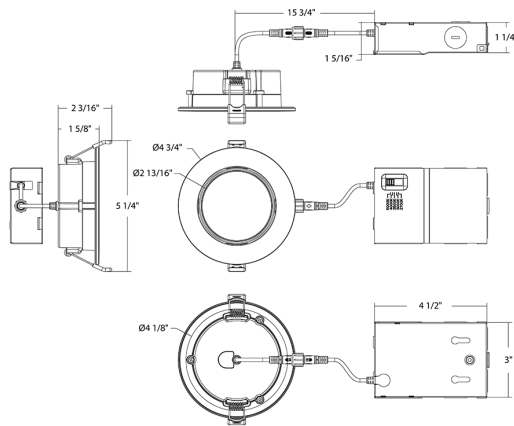

Technical Specifications (continued)

Construction

Material:

Plastic

Trim Style:

Smooth Trim

Shape:

Round

Mounting:

Recessed ceiling

Operating Temperature Range:

-20°C - 40°C (-4°F - 104°F)

Other

Warranty:

RAB warrants that our LED products will be free from defects in materials and workmanship for a period of five (5) years from the date of delivery to the end user, including coverage of light output, color stability, driver performance and fixture finish. RAB's warranty is subject to all terms and conditions found at rablighting.com/warranty.

Dimensions

Features

Shallow baffle trim provides extremely thin depth for shallow ceiling installation

Flexible 360° rotation and 25° tilt for any direction illumination

5 color temperatures in 1 SKU (2700K, 3000K, 3500K, 4000K, 5000K)