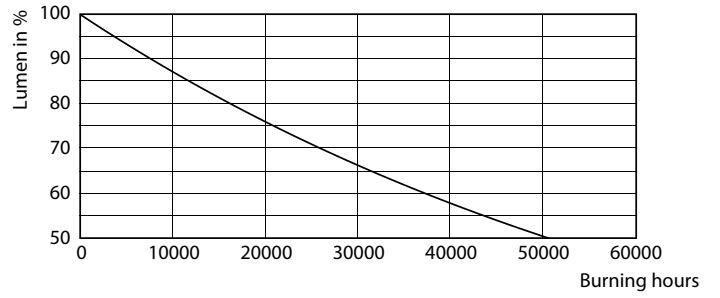

LED PAR38

Lifetime

Life Expectancy Diagram

Lumen Maintenance Diagram