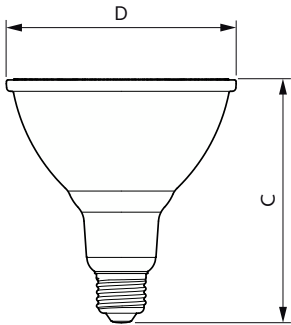

LED PAR38

Numerator - Quantity Per Pack	1
Numerator - Packs per outer box	6
Material Nr. (12NC)	929003030104

Net Weight (Piece)	0.385 kg

Dimensional drawing

13PAR38/LED/930/F40/DIM/GULW/T20 6/1FB

Product	D	C
13PAR38/LED/930/F40/DIM/GULW/T20 6/1FB	122 mm	129 mm