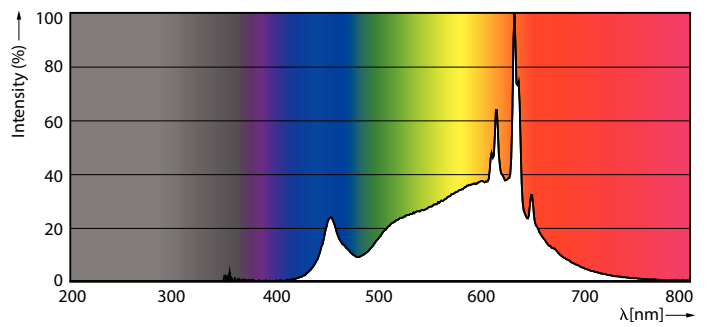

LEDspots N DIM 13W PAR38 E26 930 40D-POC

LEDspots N DIM 13W PAR38 E26 930 40D 1-ADL