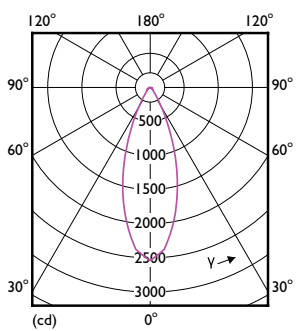

Photometric data

LEDspots N DIM 13W PAR38 E26 930 40D-LDD