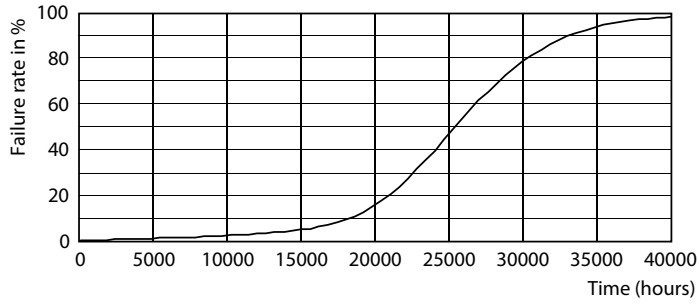

LED PAR38

Lifetime

Life Expectancy Diagram

Lumen Maintenance Diagram