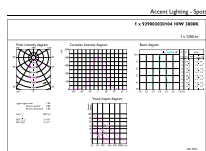

LEDspots N DIM 13W PAR38 E26 930 40D 1-ADL