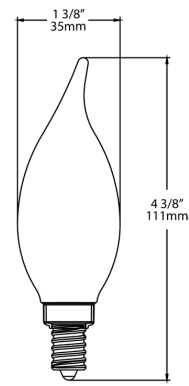

Technical Specifications		
Performance	Dimmable:	Other
Product Type: Decorative	Yes, down to 10%	Equivalency: 60W Incandescent
Input Wattage: 5W	Construction	Warranty (Years): RAB warrants that our LED products will be free from defects in materials and workmanship for a period of three (3) years from the date of delivery to the end user, including coverage of light output, color stability, driver performance and fixture finish. RAB's warranty is subject to all terms and conditions found at rablighting.com/warranty .
Lumens (Nominal): 500lm	Bulb Shape: BA11	LED Characteristics
Efficacy: 91 lm/W	Finish: Clear	Color Temperature: 2700K Soft White
Color Accuracy (CRI): 90 CRI	Base Type: E12	Electrical
L70 Lifespan: 15,000 Hours	Beam Angle: 360°	Power Factor: 0.7
	For Use Outdoors in Open Fixtures: No	Operating Temperature: -20°C - 45°C

Case and Pallet Dimensions

	QTY	LENGTH (in)	WIDTH (in)	HEIGHT (in)
CASE	12	6.5	4.9	5.1
PALLET	3180	38.4	46.3	37.2

Dimension

Light Distribution