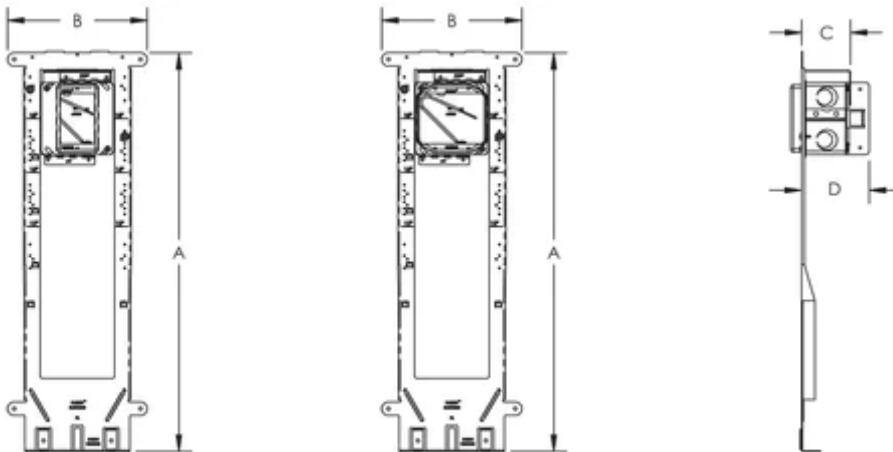

Gang: 1

Ground Wire Included: Yes

Box Volume: 32.8in³

Drywall Thickness: 5/8"

Depth (D): 3 5/8"

A: 22 3/16"

B: 7 3/4"

C: 2 11/16"

ADDITIONAL PRODUCT DETAILS

Ground wire pigtail is 10".

DIAGRAMS

WARNING

nVent products shall be installed and used only as indicated in nVent's product instruction sheets and training materials. Instruction sheets are available at www.nvent.com and from your nVent customer service representative. Improper installation, misuse, misapplication or other failure to completely follow nVent's instructions and warnings may cause product malfunction, property damage, serious bodily injury and death and/or void your warranty.