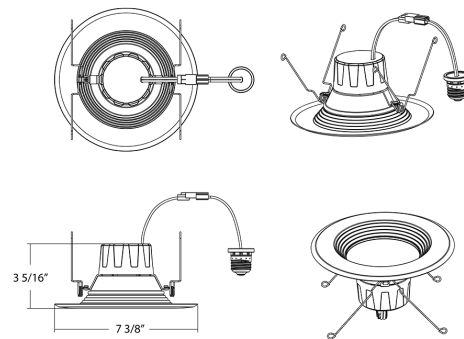

Case and Pallet Dimensions

	QTY	LENGTH (in)	WIDTH (in)	HEIGHT (in)
CASE	4	15.67	7.95	8.07
PALLET	300	47.6	40.6	41.7

Dimension

Features

Direct Connect to the Lightcloud Blue mobile app via Bluetooth, no Gateway or Hub required