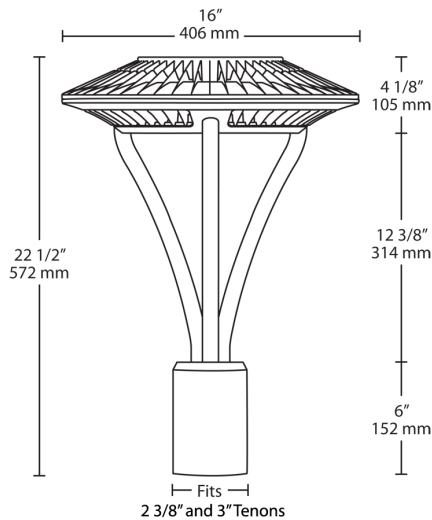

Photocell:

120-277V Twistlock photocell included. Photocell is compatible with 120V - 277V.

Dimensions

Features

- IES type V (circular) distribution
- 100,000-hour LED lifespan
- Compatible with standard 2 3/8" and 3" tenons
- "Air-Flow" fins for maximum heat dissipation
- 5-Year, No-Compromise Warranty