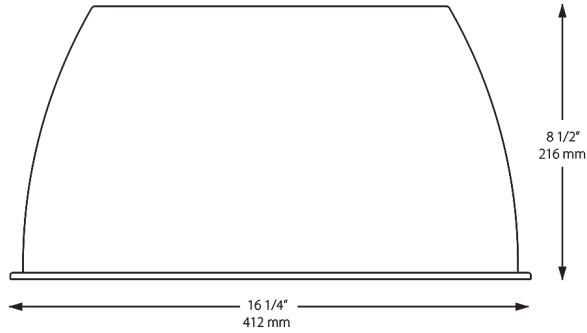

Dimensions

Features

Reflectors tailor the Haybay to specific applications:

Downlight only, uplight + downlight, and high or low mounting heights.

5-Year, No-Compromise Warranty

Ordering Matrix

Family	Reflector
R16	

AR = 11" Clear Prismatic Acrylic

PF = 11" Frosted Prismatic Acrylic

SP = 8.5" Short Clear Prismatic Acrylic

SPF = 8.5" Short Frosted Prismatic Acrylic

SA = 5" Short White Aluminum