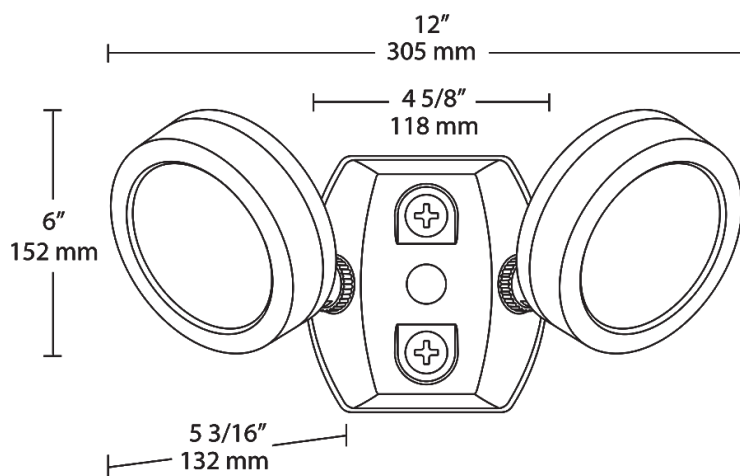

Dimensions

Features

- Equivalent to two 75W halogen BR30 wide floods
- 6H x 6V beam distribution delivers ample light
- Diffused lens for smooth, even light distribution
- Adjustable knuckle
- 60,000-Hour LED lifespan