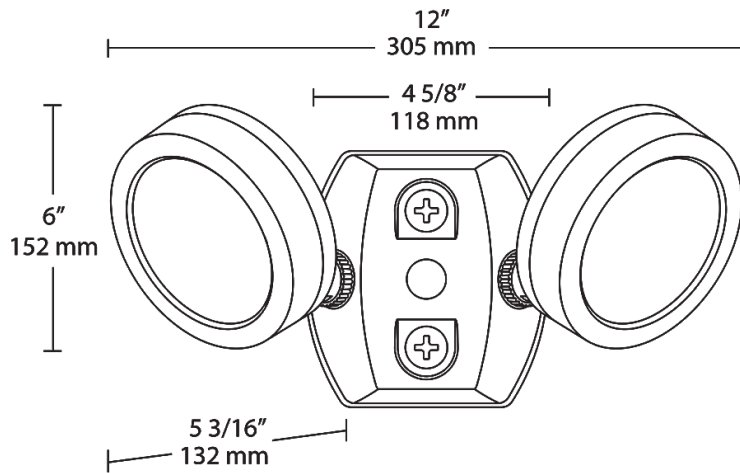

Technical Specifications

Compliance

UL Listed:

Suitable for wet locations. Suitable for mounting within 4 feet of the ground.

IESNA LM-79 & LM-80 Testing:

RAB LED luminaires and LED components have been tested by an independent laboratory in accordance with IESNA LM-79 and LM-80.

Dimensions

Features

- Equivalent to two 75W halogen BR30 wide floods
- 6H x 6V beam distribution delivers ample light
- Diffused lens for smooth, even light distribution
- Adjustable knuckle
- 60,000-Hour LED lifespan