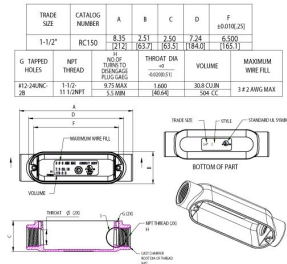

COMBO (RIGID/IMC OR EMT) BODIES AND ASSEMBLIES

Threaded Conduit Fittings: C Body Only 1-1/2" Rigid C Type Body

C13.1

Catalog #: RC150

APPLICATIONS

For use with threaded Rigid/IMC conduit, for pulling access or to split a run into multiple directions.
N/A

PRODUCT FEATURES

Durable die cast aluminum construction
Premium powder coat finish
Combination head screw

CULUS

Listed

NEMA

NEMA 3R Rated

NEC

2014 NEC Compliant

GENERAL PRODUCT INFORMATION

Trade Size: 1-1/2"
Description Table: 1-1/2" Rigid C Type Body

PACKAGING

Package Type: Carton
Std. Pkg.: 2
Ship Carton Qty.: 10
Product UPC-A Labeled: Yes
Weight (Lbs. Per/C): 82
Ship Carton Length (in.): 16.34
Ship Carton Width (in.): 6.89
Ship Carton Height (in.): 9.65
Ctn Weight (Lbs.): 9.92
Pallet Qty: 640
UPC Number: 050169816646
I2of5: 50050169816641