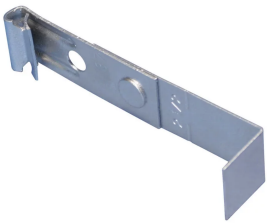

ADJUSTABLE FAR-SIDE BOX SUPPORT, SPRING STEEL, 2 1/2", 3 5/8" STUD

CATALOG NUMBER

J1A35

CERTIFICATIONS

FEATURES

Prevents boxes from being pushed back into the stud cavity, reducing costly trim out issues

Attaches quickly and securely to the side of the box

Installs without the use of tools or screws

PRODUCT ATTRIBUTES

Material: Spring Steel

Finish: nVent CADDY Armour

Stud Size: 2 1/2" - 3"; 5/8" - 3.62"

ADDITIONAL PRODUCT DETAILS

No load rating, for positioning only.