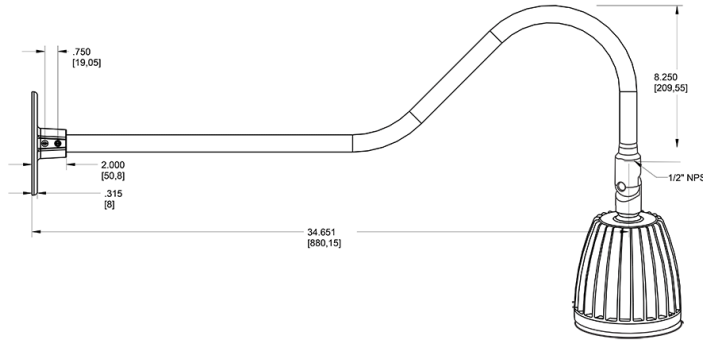

Dimensions

Features

- Adjustable 45° swivel joint
- Superior heat sink
- Die-cast aluminum housing
- 5-Year, No-Compromise Warranty

Ordering Matrix

Family	Wattage	Color Temp	Reflector	Shade	ShadeSize	Finish
GN2LED	26	N	R			LB
	13 = 13W 26 = 26W	Y = 3000K Warm N = 4000K Neutral	Blank = Flood R = Rectangular S = Spot	Blank = No Shade	Blank = No Shade Size	B = Black W = White A = Bronze S = Silver G = Hunter Green YL = Yellow LB = Light Blue BL = Royal Blue BWN = Brown I = Ivory R = Red