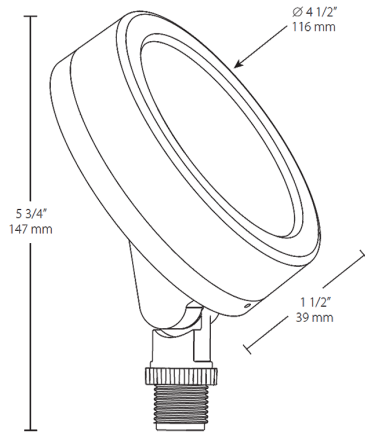

**Dimensions**

**Features**

- Equivalent to 75W halogen BR30 wide flood
- Wide 6H x 6V distribution
- Diffused lens for smooth, even light distribution
- Energy Star® certified
- Very low profile
- Adjustable knuckle
- 60,000-Hour LED lifespan