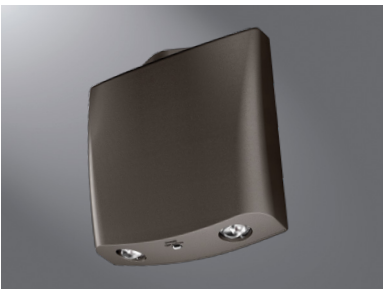

SELW Polycarbonate Outdoor LED Emergency

Product Feature	Customer Benefit	Certification / Warranty
LED source with Nickel cadmium battery	Up to ten years with no maintenance	UL924 wet location
Forward throw optic	Maximum design flexibility	NFPA/NEC/OSHA/CEC code compliant
Up to 25 feet of egress coverage	Design flexibility; superior egress coverage	5-year product warranty
Architectural look	Pleasing aesthetics	7-year prorated battery warranty