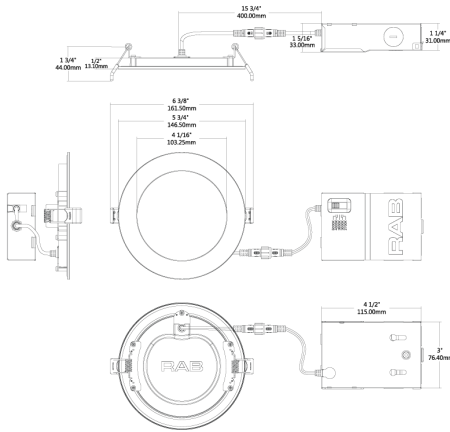

#### Mounting:

Recessed ceiling

## Dimensions

## Ordering Matrix

Family	Size	Shape	Wattage	CRI/Color Temp	Voltage	Finish	Trim	Depth
WFRL	5	R	12	9CCT	120	W	S	
	3 = 3"	R = Round	6 = 6W	9FA = 90 CRI, 5000K/4000K/3500K/2700K	120 = 120V	W = White	B = Baffle	Blank = Standard
	4 = 4"	S = Square	9 = 9W	9CCT = 90 CRI, 5000K/4000K/3500K/2700K	D = 120V/277V		S = Smooth	S = Shallow
	5 = 5"		10.5 = 10.5W					
	6 = 6"		12 = 12W					
	8 = 8"		13 = 13W					
			14 = 14W					
			23 = 23W					