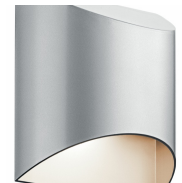

**SPECIFICATIONS**

**Certifications/Qualifications**

Title 24 Compliant	Yes <a href="http://www.kichler.com/warranty">www.kichler.com/warranty</a>
--------------------	---

**Dimensions**

Base Backplate	5.50 X 4.25
Extension	4.00"
Weight	3.70 LBS
Height from center of Wall opening (Spec Sheet)	7.00"
Height	13.75"
Width	7.00"

**FIXTURE ATTRIBUTES**

**Housing**

Diffuser Description	Clear Tempered Glass With Inside Etch
Primary Material	ALUMINUM
Shade Description	Metal
Shade Dimensions	13.75 x 7.00 x 3.00
Shade Included	Yes

**Product/Ordering Information**

SKU	49279AZTLED
Finish	Textured Architectural Bronze
Style	Contemporary
UPC	783927458610

**Finish Options**

-  Black
-  Platinum
-  Textured Architectural Bronze
-  White

**ALSO IN THIS FAMILY**

49278BKLED

49278WHLED

49279BKLED

49279WHLED

49278AZTLED

49278PLLED