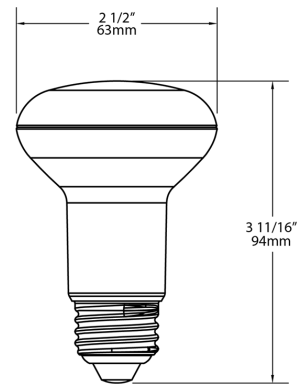

Construction

Bulb Shape:
R20

Enclosure Material:
Plastic

Housing Finish:
White

Lens Finish:
Frosted

Base Type:

E26 Edison

Optical

FCC:

Complies with Part 15B of the FCC Rules

Model Number for Certification:

R20-7-830-DIM

Case and Pallet Dimensions

| | QTY | LENGTH (in) | WIDTH (in) | HEIGHT (in) |
|--------|------|-------------|------------|-------------|
| CASE | 10 | 13.2 | 5.5 | 4 |
| PALLET | 2500 | 46.3 | 39.6 | 35.3 |

Dimension

Light Distribution